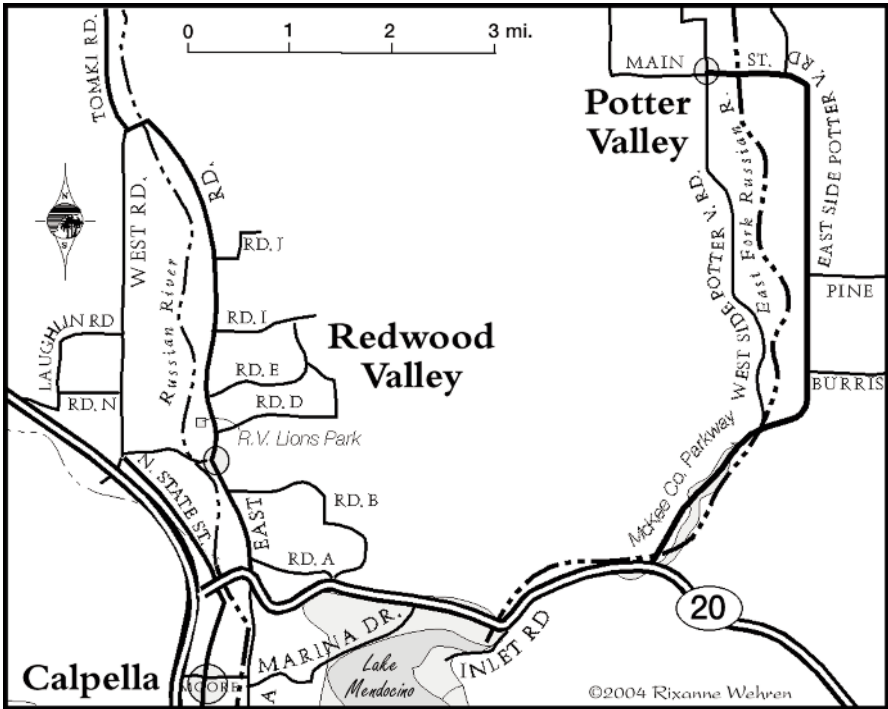

# WINE COUNTRY MAPS:

- 144. Mendocino Ridges Hwy 1 and Elk - Greenwood Road.
- 154. Anderson Valley & Yorkville Highlands - Hwy 128.
- 145. Mc Dowell Valley and Ukiah - Hwy 101.
- 187. Redwood Valley & Potter Valley - Tomki Rd. & Hwy 20.

**Map of Redwood Valley**

©2004 Rixanne Wehren

1. Barra of Mendocino	7051 N. State St., Redwood Valley	485-0322
2. Braren Pauli Winery	7051 N. State St., Redwood Valley	485-0322
16. Fife Vineyards	3620 Road "B", Redwood Valley	485-0323
17. Frey Vineyards	14000 Tomki Rd., Redwood Valley	485-5177
18. Gabrielli Winery & Vineyard	10950 West Rd., Redwood Valley	485-1221
19. Germaine Robin Vineyards	3001 S. State St., Ukiah	462-0314
20. Graziano Family of Wine	1170 Bel Arbres Rd, Redwood Valley	485-9463
29. Lolonis Cellars	1905 Road "D", Redwood Valley	925-938-8066
39. Oracle Oaks Winery	13275 S. Hwy 101 Suite #5, Hopland	744-1230