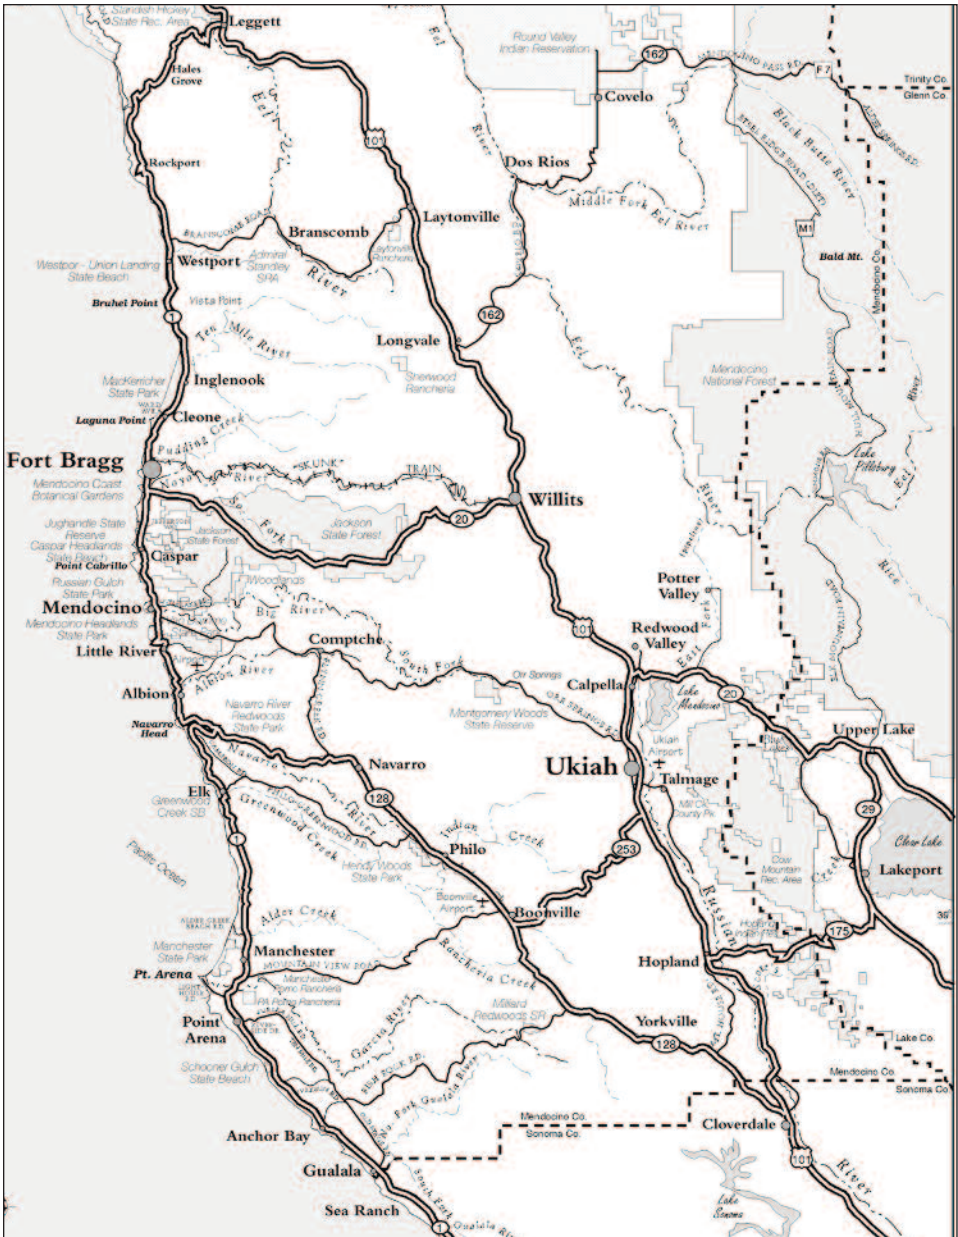

# WINE COUNTRY MAPS:

- 144. Mendocino Ridges Hwy 1 and Elk - Greenwood Road.
- 154. Anderson Valley & Yorkville Highlands - Hwy 128.
- 145. Mc Dowell Valley and Ukiah - Hwy 101.
- 187. Redwood Valley & Potter Valley - Tomki Rd. & Hwy 20.

**Map of Redwood Valley**

©2004 Rixanne Wehren

1. Barra of Mendocino	7051 N. State St., Redwood Valley	485-0322
2. Braren Pauli Winery	7051 N. State St., Redwood Valley	485-0322
16. Fife Vineyards	3620 Road "B", Redwood Valley	485-0323
17. Frey Vineyards	14000 Tomki Rd., Redwood Valley	485-5177
18. Gabrielli Winery & Vineyard	10950 West Rd., Redwood Valley	485-1221
19. Germaine Robin Vineyards	3001 S. State St., Ukiah	462-0314
20. Graziano Family of Wine	1170 Bel Arbres Rd, Redwood Valley	485-9463
29. Lolonis Cellars	1905 Road "D", Redwood Valley	925-938-8066
39. Oracle Oaks Winery	13275 S. Hwy 101 Suite #5, Hopland	744-1230