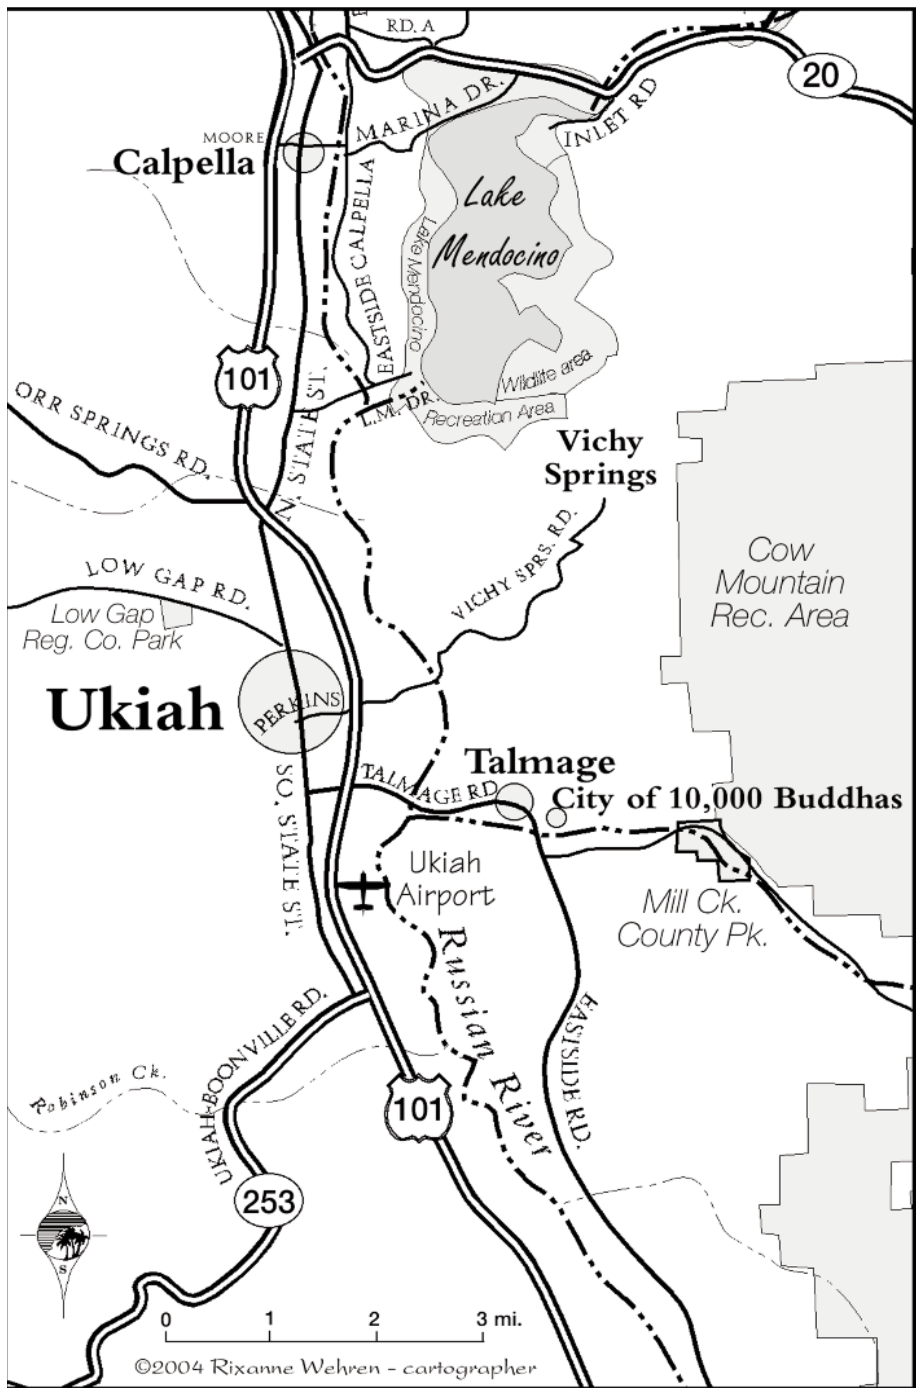

# WINE COUNTRY MAPS:

- 144. Mendocino Ridges Hwy 1 and Elk - Greenwood Road.
- 154. Anderson Valley & Yorkville Highlands - Hwy 128.
- 145. Mc Dowell Valley and Ukiah - Hwy 101.
- 187. Redwood Valley & Potter Valley - Tomki Rd. & Hwy 20.

**Map of Redwood Valley**

©2004 Rixanne Wehren

1. Barra of Mendocino	7051 N. State St., Redwood Valley	485-0322
2. Braren Pauli Winery	7051 N. State St., Redwood Valley	485-0322
16. Fife Vineyards	3620 Road "B", Redwood Valley	485-0323
17. Frey Vineyards	14000 Tomki Rd., Redwood Valley	485-5177
18. Gabrielli Winery & Vineyard	10950 West Rd., Redwood Valley	485-1221
19. Germaine Robin Vineyards	3001 S. State St., Ukiah	462-0314
20. Graziano Family of Wine	1170 Bel Arbres Rd, Redwood Valley	485-9463
29. Lolonis Cellars	1905 Road "D", Redwood Valley	925-938-8066
39. Oracle Oaks Winery	13275 S. Hwy 101 Suite #5, Hopland	744-1230